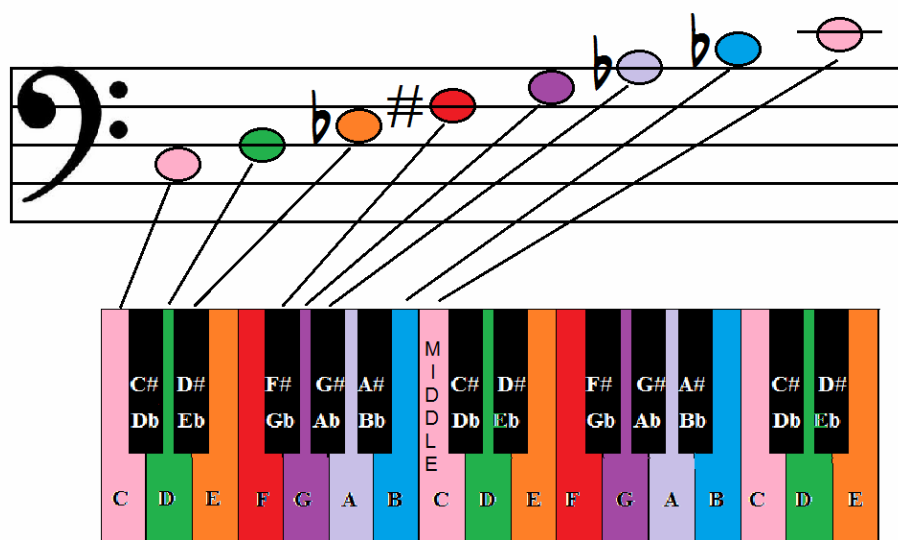

## THE PIANO & KEYBOARD, AND THE C HUNGARIAN GYPSY SCALE IN THE BASS CLEF.

Following is a diagram illustrating where the notes of the C Hungarian gypsy scale are in the bass clef and their corresponding positions on the keys of a keyboard.

Created by Agnieszka Esterka Krysiak 2011

When playing the keyboard and piano, unless the score specifies otherwise, the left hand is used to play notes in the bass clef staff.

This picture shows the finger numbers for the fingers on the left hand

Regularly, a score written for a piano/keyboard will have finger numbers attached to particular notes within the score. For example, the following four bar score has finger numbers under each note.

If finger numbers are attached to specific notes in a music score, it indicates to a player that he/she should use that finger number on the hand specified