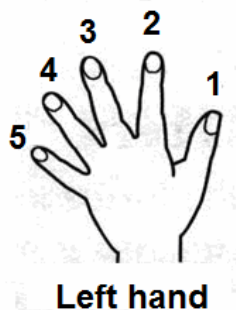

## THE PIANO & KEYBOARD, AND THE C HUNGARIAN GYPSY SCALE IN THE BASS CLEF.

Following is a diagram illustrating where the notes of the C Hungarian gypsy scale are in the bass clef and their corresponding positions on the keys of a keyboard.

Created by Agnieszka Esterka Krysiak 2011

When playing the keyboard and piano, unless the score specifies otherwise, the left hand is used to play notes in the bass clef staff.

This picture shows the finger numbers for the fingers on the left hand

Regularly, a score written for a piano/keyboard will have finger numbers attached to particular notes within the score. For example, the following four bar score has finger numbers under each note.

If finger numbers are attached to specific notes in a music score, it indicates to a player that he/she should use that finger number on the hand specified